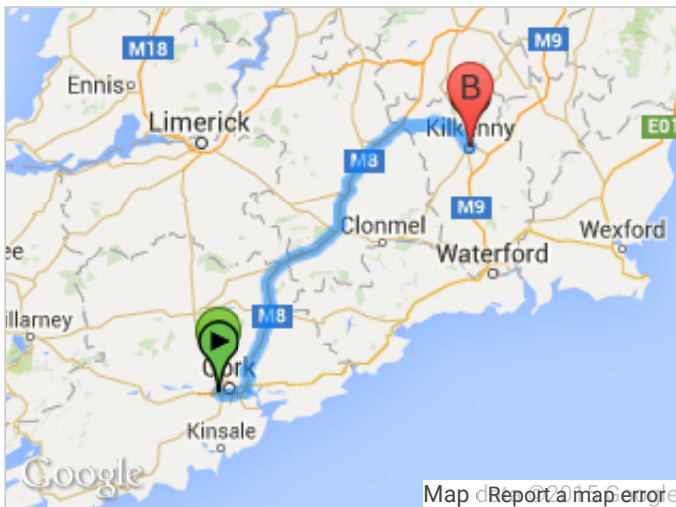

Route Planner

From Cork Institute of Technology, Rossa Avenue, Co. Cork, Ireland, **to** Kilkenny, Ireland,

Distance: 161.91 Show Distances in Miles | **Time:** 1 hr 46 min

Directions	Distance
1. Start: Head east	0
2. At the roundabout, take the 3rd exit onto Rossa Ave	0.18
3. Continue onto Melbourn Rd	0.78
4. Turn left onto Curraheen Rd	1.18
5. Turn right onto Hawke's Rd	1.39
6. Turn right onto Waterfall Road	1.57
7. Slight left onto Bandon Road	1.69
8. At Bandon Rd Roundabout , take the 1st exit	1.92
9. At Sarsfield Rd Roundabout , take the 3rd exit onto the N40 ramp	3.1
10. Merge onto N40	3.57
11. At the roundabout, take the 2nd exit onto M8 heading to Dublin/Fermoy Partial toll road	13.46
12. At junction 4 , take the R693 exit to Kilkenny/Johnstown/Urlingford	131.67
13. At the roundabout, take the 2nd exit onto R693	132.1
14. At the roundabout, take the 1st exit and stay on R693	132.35
15. At the roundabout, take the 2nd exit and stay on R693	133.1
16. Turn right to stay on R693	137.21
17. Turn right onto Church St/R693 Continue to follow R693	146.41
18. At the roundabout, continue straight onto Freshford Rd/R693 Continue to follow R693	159.68

- | | |
|--|--------|
| 19. Turn left onto Green St/R693
Continue to follow R693 | 160.52 |
| 20. At the roundabout, take the 4th exit onto Castlecomer New Rd | 161.08 |
| 21. At the roundabout, take the 2nd exit and stay on Castlecomer New Rd | 161.6 |
| 22. Turn left onto Dublin Rd
Destination will be on the left | 161.77 |

About your route

This recommended route is designed as a guide to help you get to your destination safely and easily. If you find an error or omission, please let us know (routeplannerquery@aaireland.ie) so we can correct it for future users.